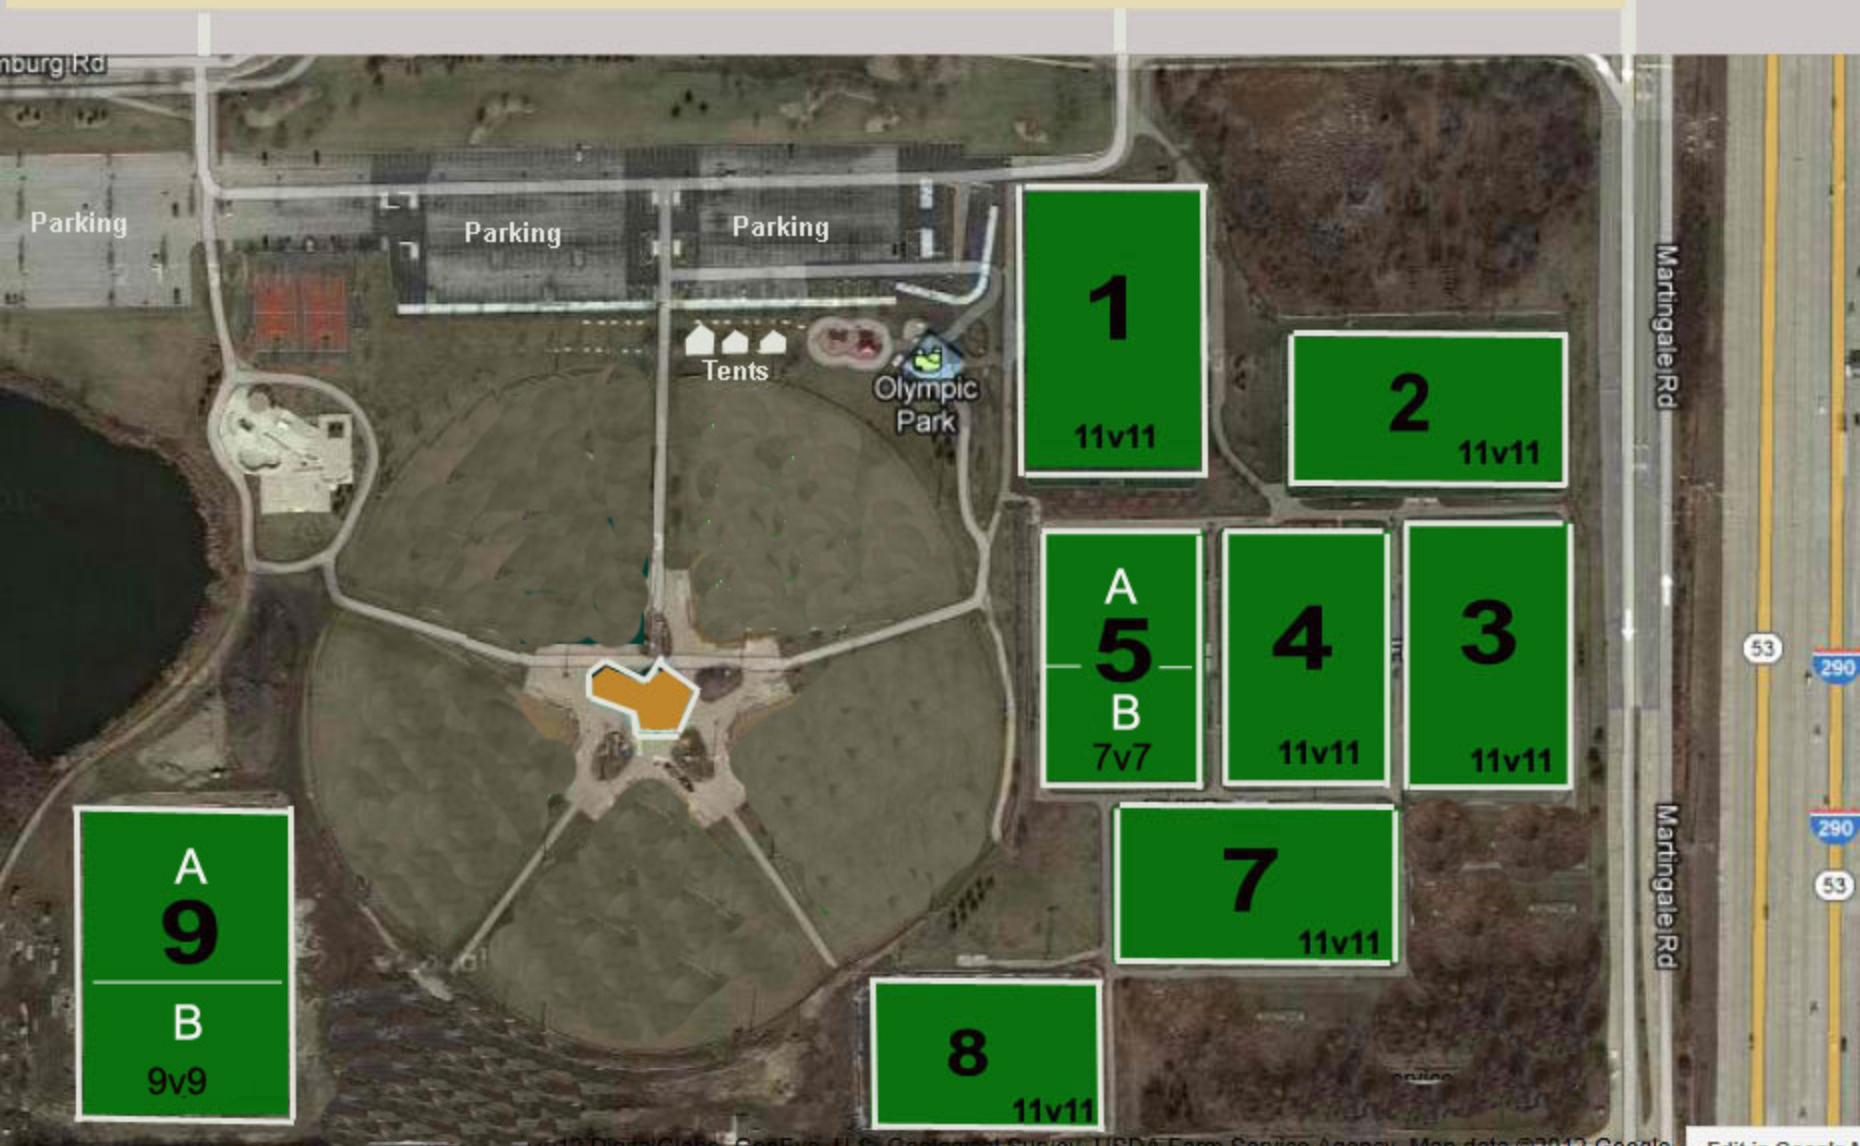

Connelly Fields

17
11v11

16
11v11

Connelly address:
74 Azalea Dr. , Schaumburg, IL

Olympic Park Fields

Olympic address:
1675 E. Old Schaumburg Road,
Schaumburg IL

Marriott Hotel
Tourney Headquarters

Whittman Dr

Schaumburg Rd

Additional
Parking

Martingale Rd

1
11v11

2
11v11

A
5
B
7v7

4
11v11

3
11v11

A
9
B
9v9

7
11v11

8
11v11

Martingale Rd

Martingale Rd